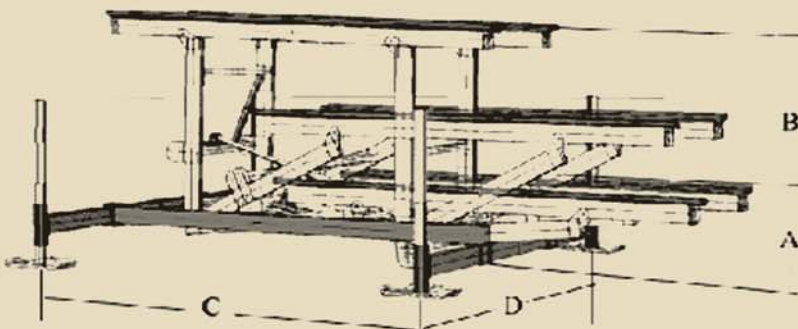

## The Original, Patented Over-Center™ Gravity Locking Boat Lift

- 5,000 lb. Capacity
- Lifts or descends within 40 seconds
- All aluminum construction
- Solar 12volt power system
- Remote controlled
- Easy to install and maintain
- Wide range of accessories
- Over-Center™ locking design
- Installs in fresh and salt water
- Solid construction
- Environmentally friendly
- EPA approved

Premier Waterfront Products  
**SHOREMASTER**

Fergus Falls, MN • 800.328.8945  
 Camdenton, MO • 800.346.3323

[www.shoremaster.com](http://www.shoremaster.com)

Model Number	Lifting Capacity	Frame Material	A = Min. Depth	B = Lift	C & D = Footprint
5048AP	5,000 lbs	Aluminum	29"	48"	119" x 110"