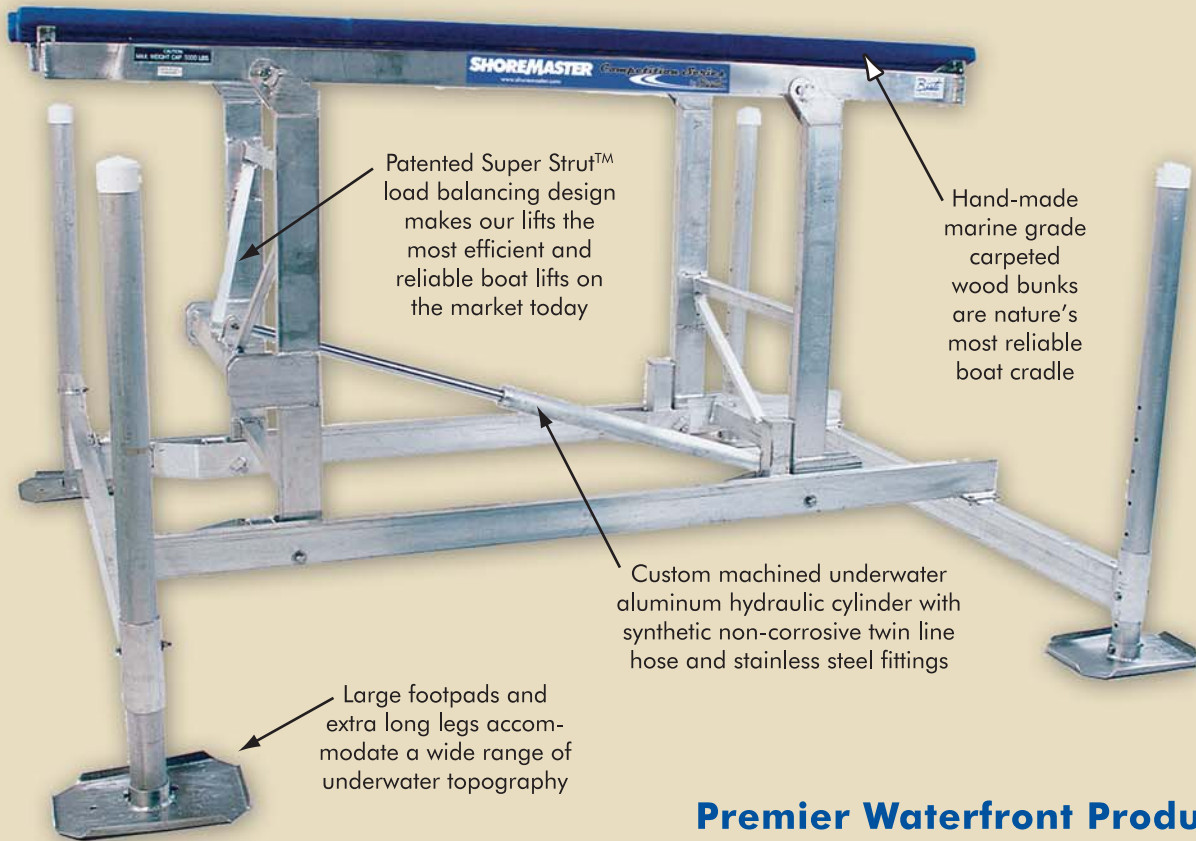

## The Original, Patented Over-Center™ Gravity Locking Boat Lift

- 5,000 lb. Capacity
- Lifts or descends within 40 seconds
- All aluminum construction
- Solar 12volt power system
- Remote controlled
- Easy to install and maintain
- Wide range of accessories
- Over-Center™ locking design
- Installs in fresh and salt water
- Solid construction
- Environmentally friendly
- EPA approved